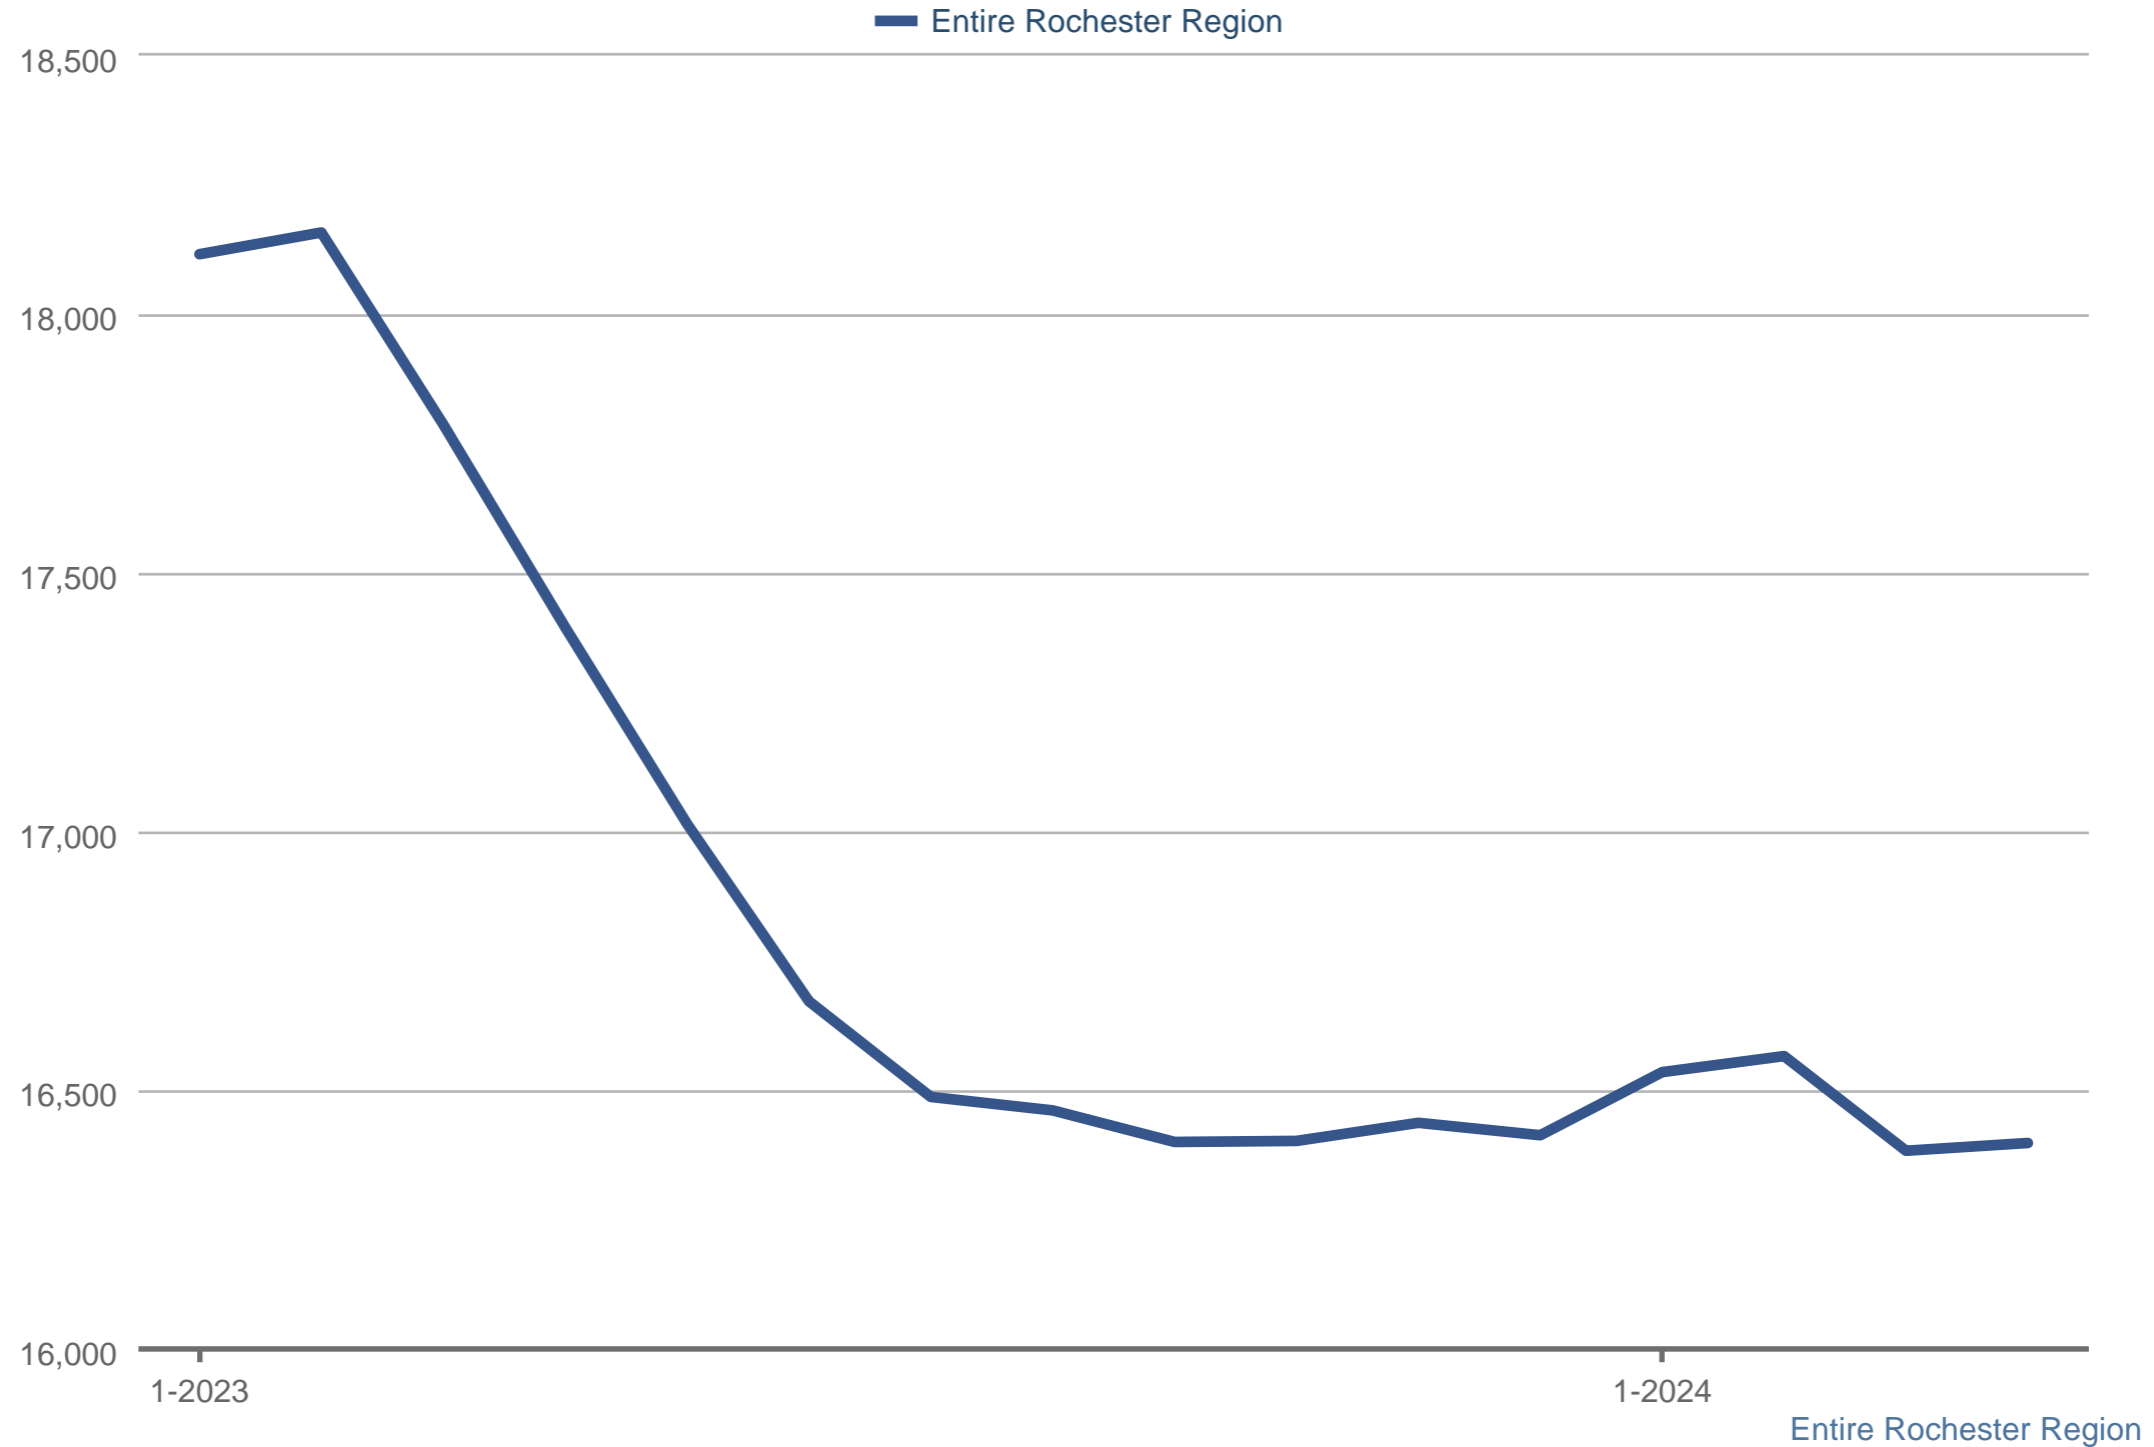

Erin Lewis NY Licensed R.E. Salesperson
 Keller Williams Realty Greater Rochester

Office: 585-465-8886
 Cell: 585-465-8886
 Fax: 585-392-8990
erin@erinlewisrealestate.com

New Listings

Each data point is 12 months of activity. Data is from May 5, 2024.