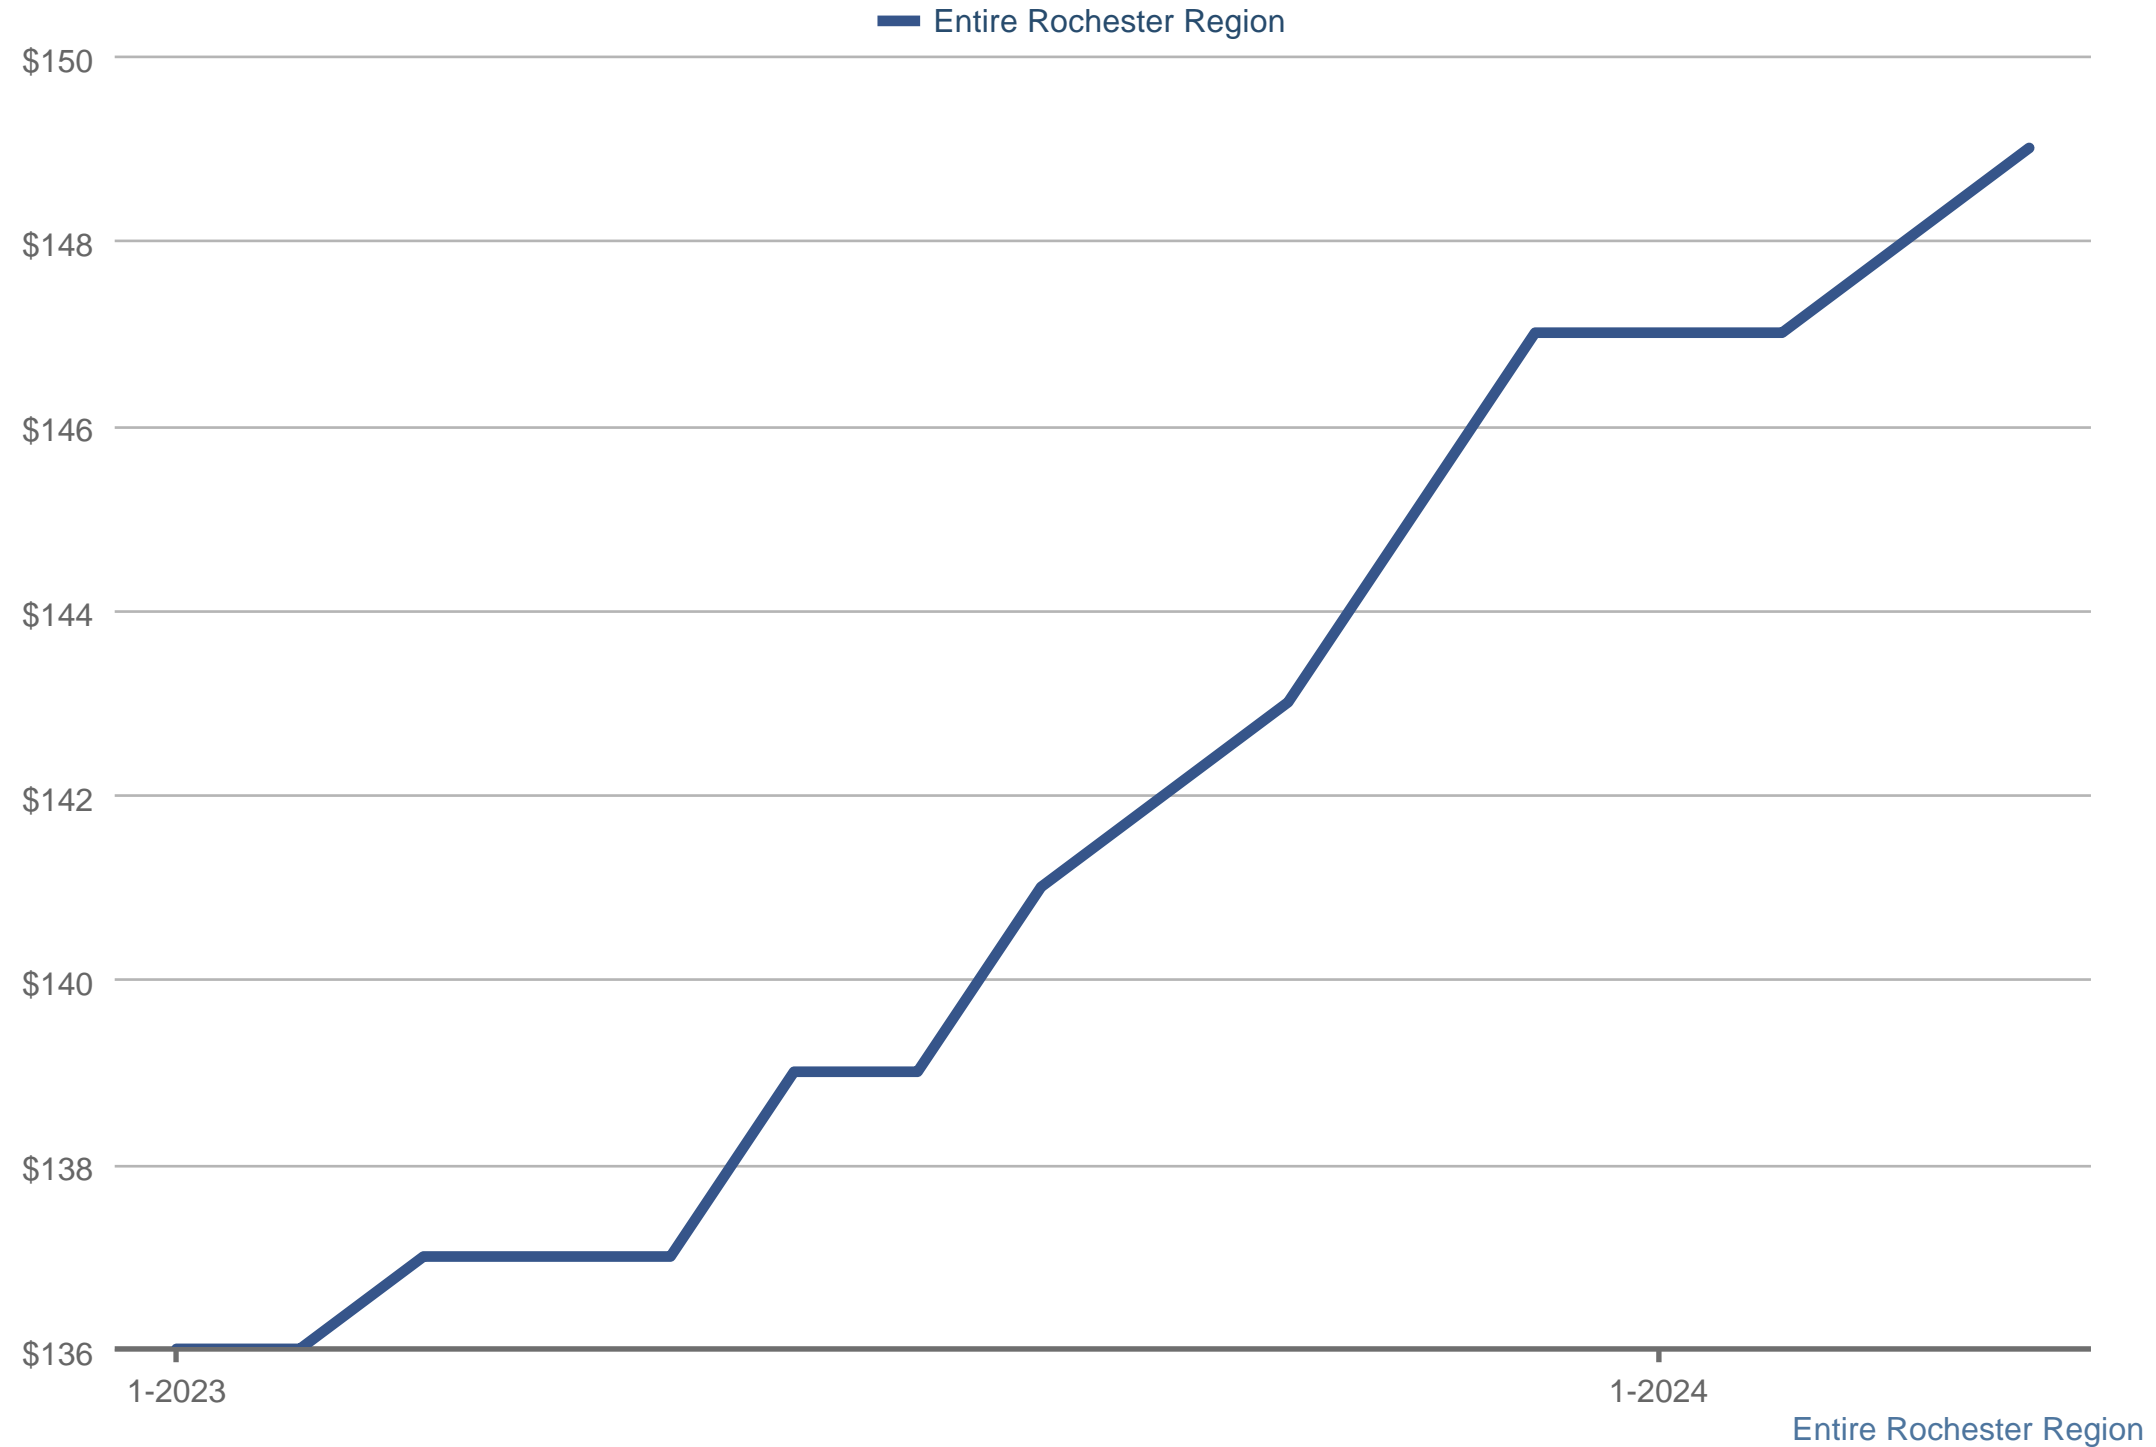

Erin Lewis NY Licensed R.E. Salesperson
 Keller Williams Realty Greater Rochester

Office: 585-465-8886
 Cell: 585-465-8886
 Fax: 585-392-8990
erin@erinlewisrealestate.com

Average Price Per Square Foot

Each data point is 12 months of activity. Data is from May 4, 2024.