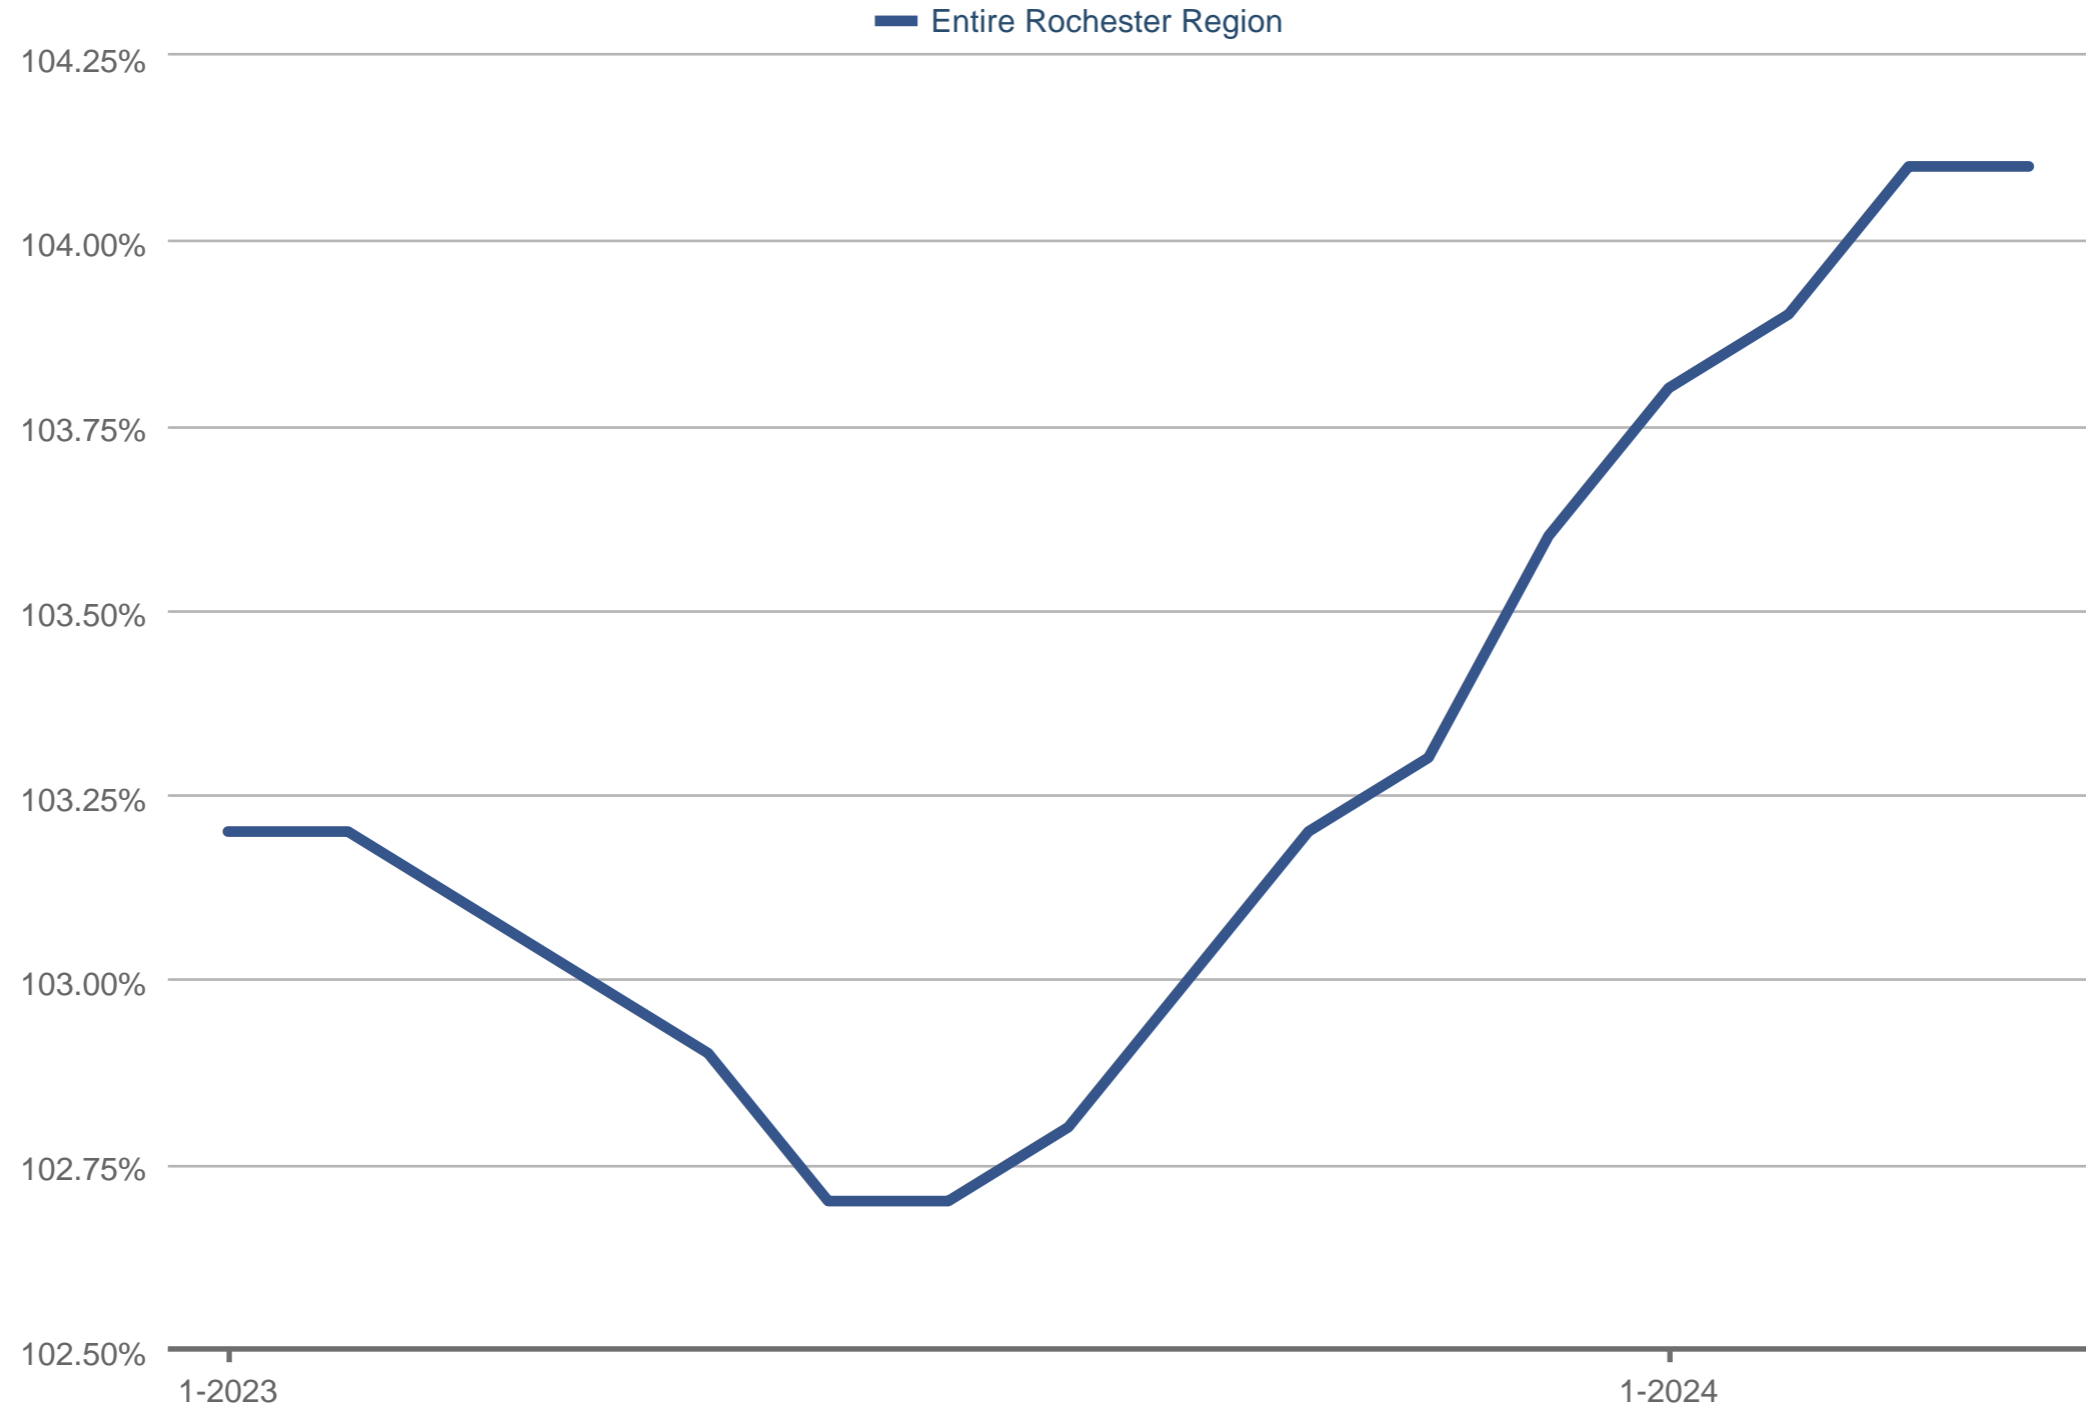

Entire Rochester Region

Each data point is 12 months of activity. Data is from May 5, 2024.

All data from the Upstate New York Real Estate Information System, LLC. InfoSparks © 2024 ShowingTime.