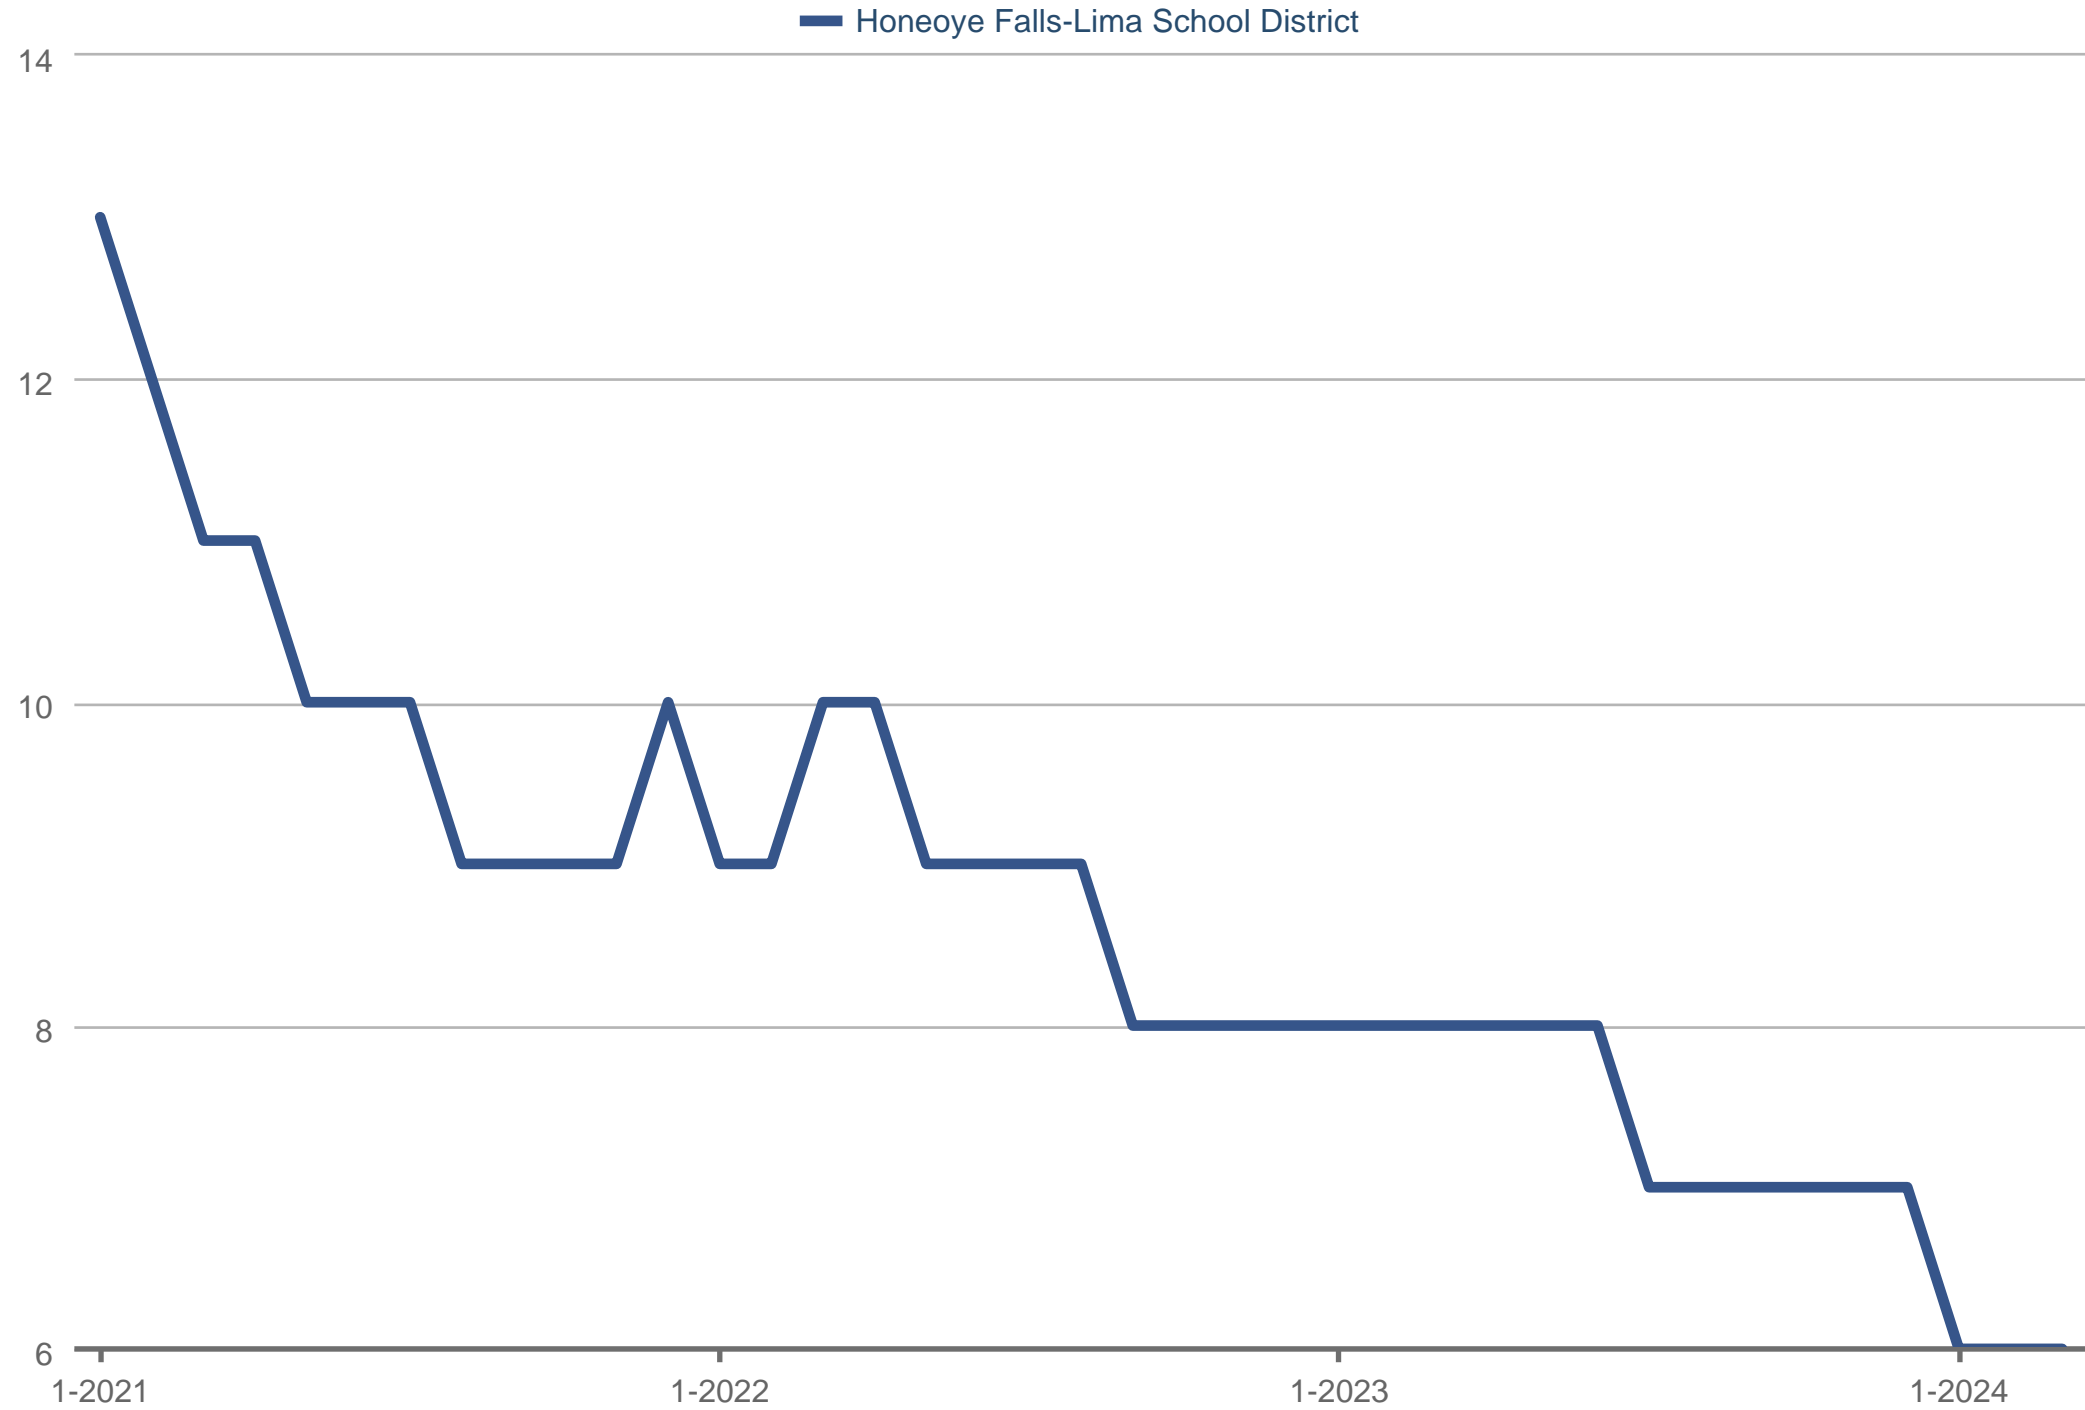

Homes for Sale

Honeoye Falls-Lima School District: Previously Owned
Each data point is 12 months of activity. Data is from April 27, 2024.