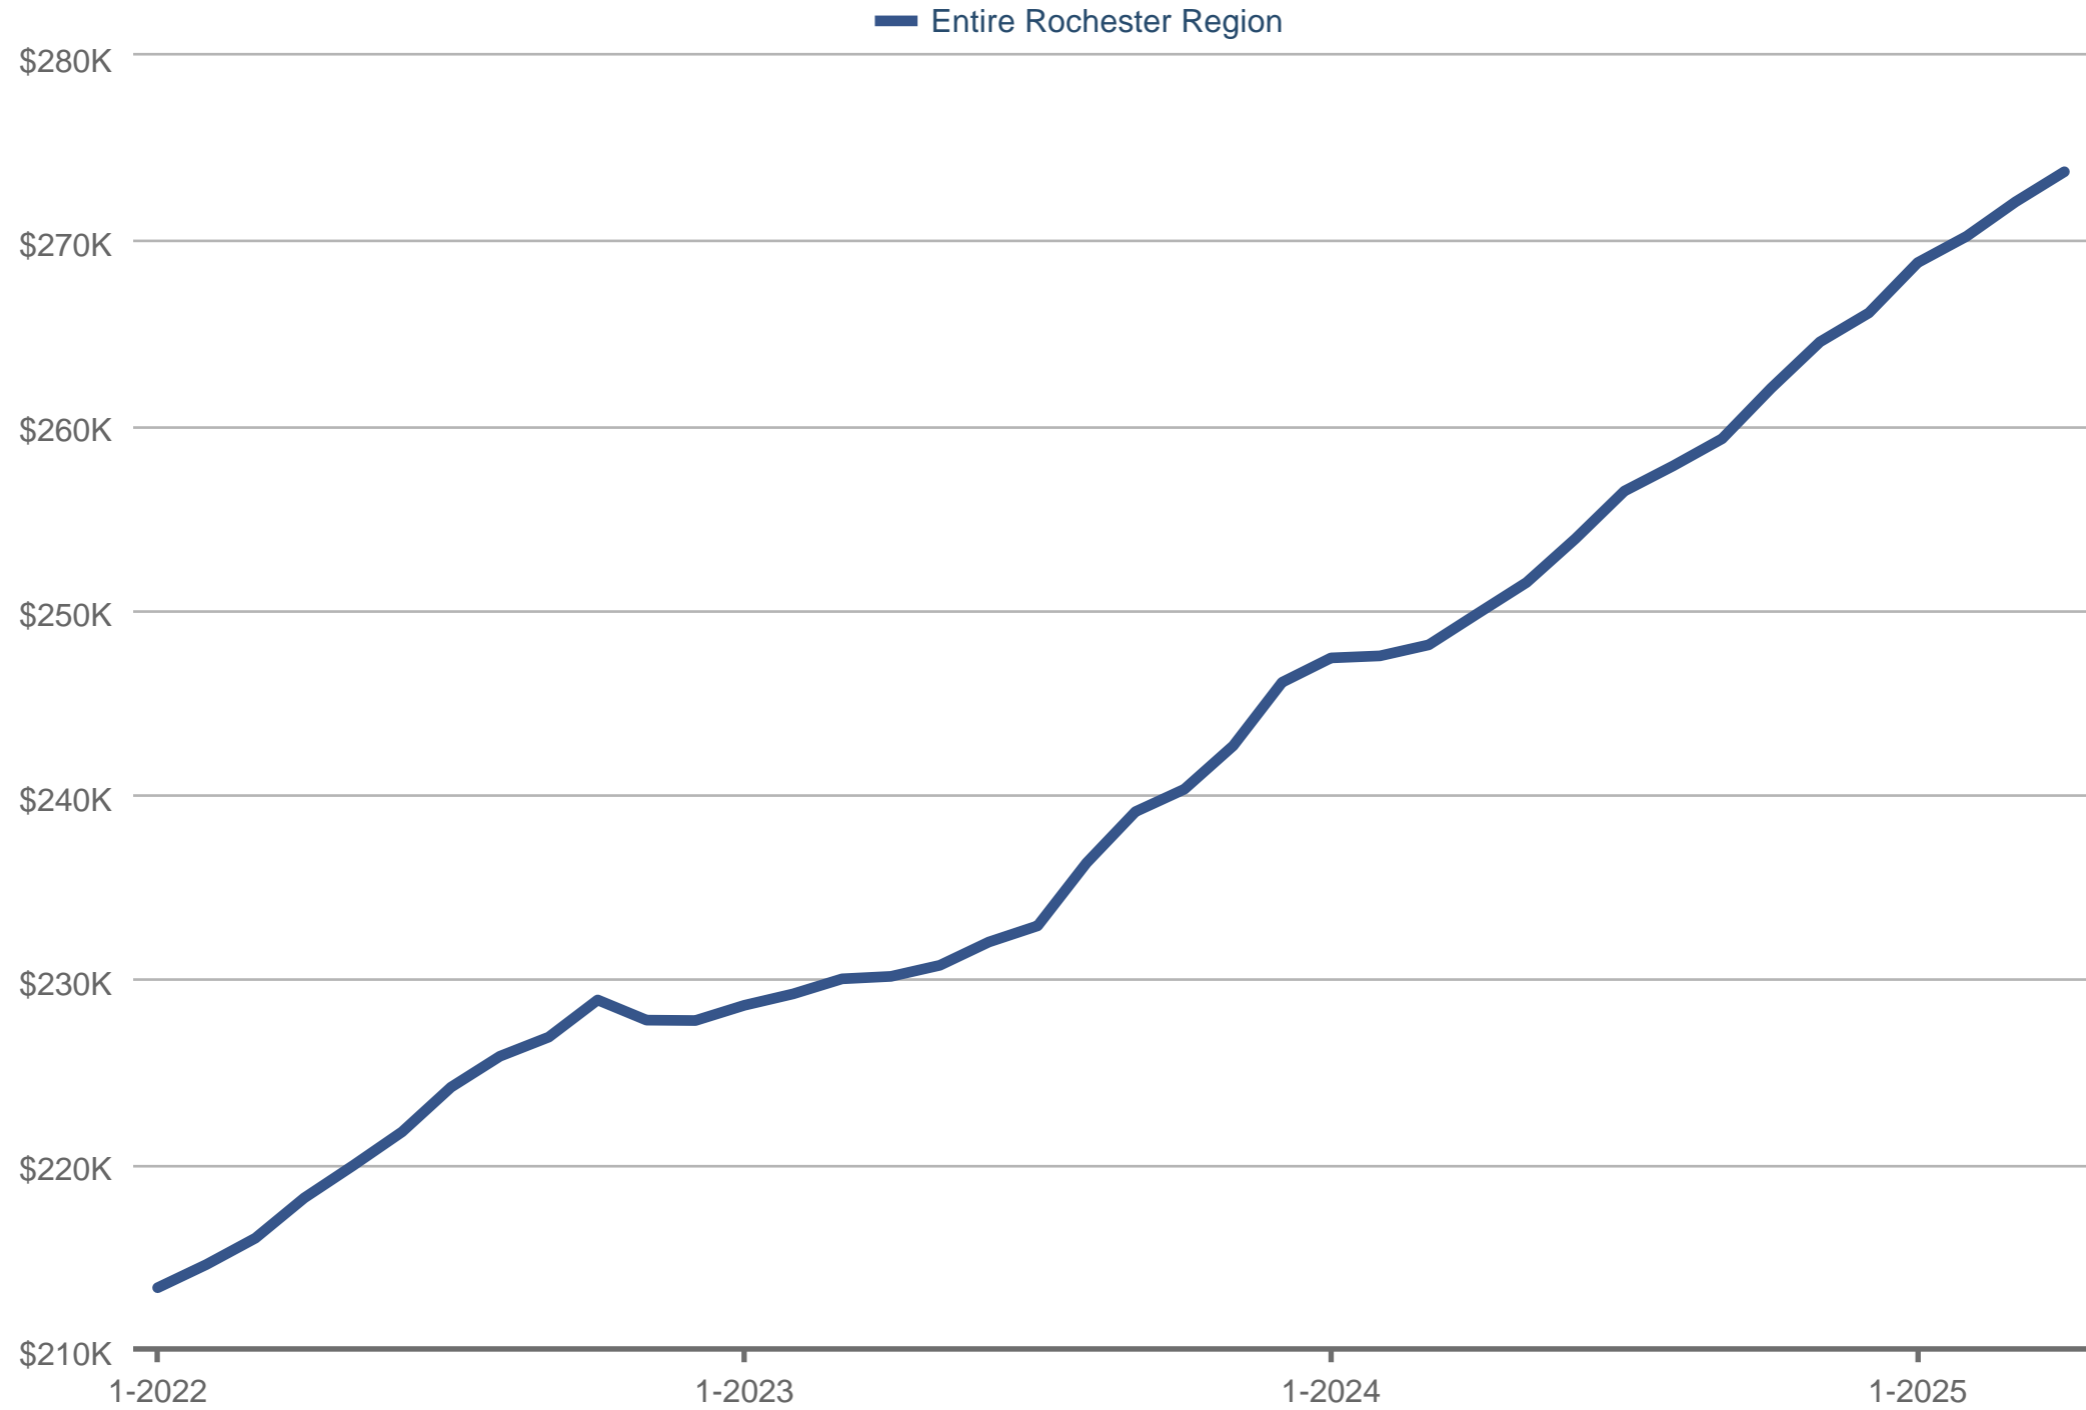

Average Sales Price

Entire Rochester Region: Previously Owned

Each data point is 12 months of activity. Data is from May 17, 2025.