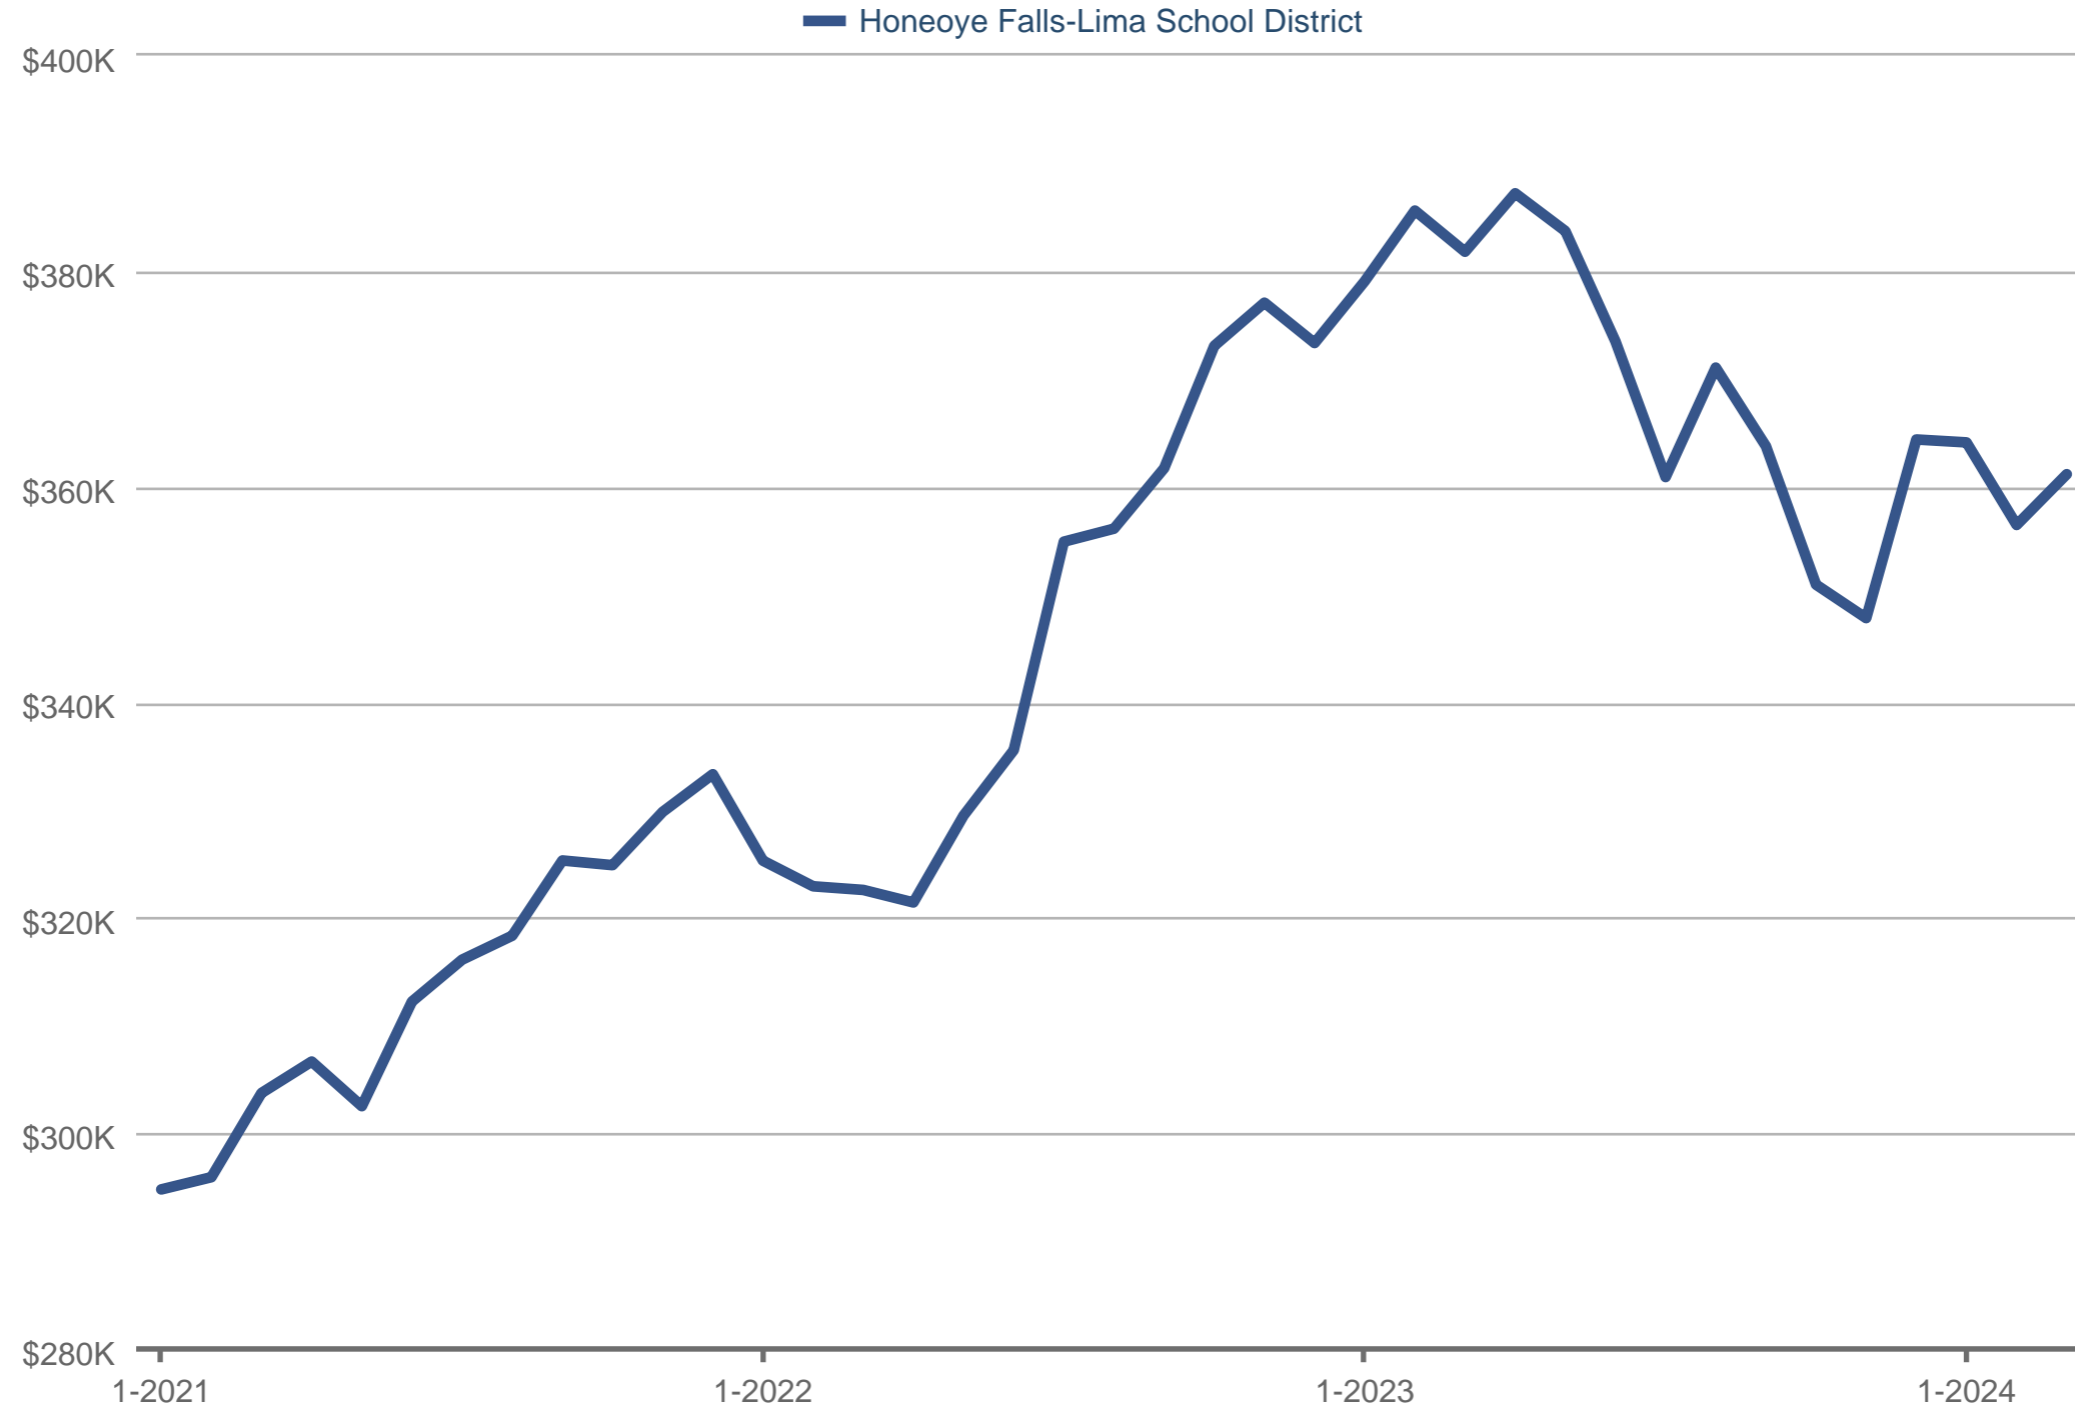

Average Sales Price

Honeoye Falls-Lima School District: Previously Owned
Each data point is 12 months of activity. Data is from April 18, 2024.